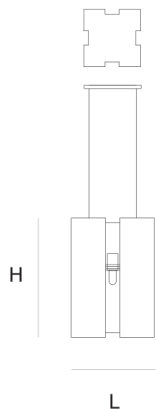

Product data sheet

Date: June 24th 2021

ABOUT **QUARTET** **SUSPENSION** by Jan des Bouvrie

Robust but elegant square shaped suspension, floor and table lamp. The shade is available in 3 finishes.

DIMENSIONS

L 25 cm 9.8 inch
H 50 cm 19.7 inch
W 25 cm 9.8 inch

CANOPY

L 24 cm 9.4 inch
H 3 cm 1.2 inch
W 24 cm 9.4 inch

CABLELENGTH

Up to 200 cm 78 inch

LIGHTSOURCE

1 x E27 70W*

INCLUDED

No

FINISH

Black
White
Stainless steel
polished

TYPE.NR

TYPE	suspension
STANDARD	The fixture is supplied without a lamp. Transparent PMMA. Floor and table lamp with cord switch. Suspension with black canopy and mirror polished stainless steel cover.
OPTIONAL	Frosted PMMA.
TRANSFORMER/DRIVER	n/a
DIMMING	depending the lightbulb